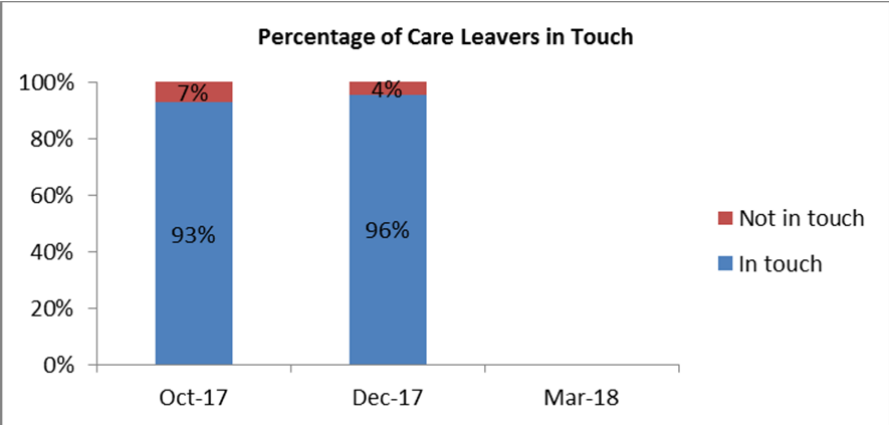

District Profiles

Looked After Children - Overview of distribution

NB Numbers below 10 have been suppressed in charts

Care Leavers

Child Protection Plans

Children In Need (local definition)

Bromsgrove

Looked After Children - Number

Looked After Children - Age

Looked After Children - Placement Type

Looked After Children - Legal Status

Looked After Children - Length in Placement

Council Foster Carers - Households

Malvern Hills

Redditch

Worcester