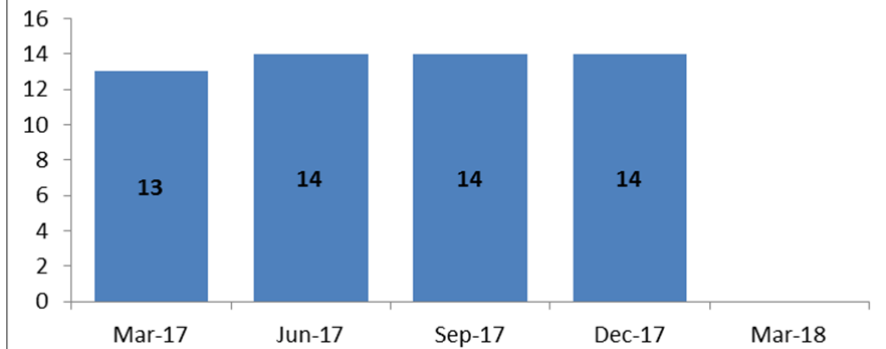

Looked After Children - Age

Looked After Children - Placement Type

Looked After Children - Legal Status

Looked After Children - Length in Placement

Council Foster Carers - Households

Malvern Hills

Redditch

Worcester