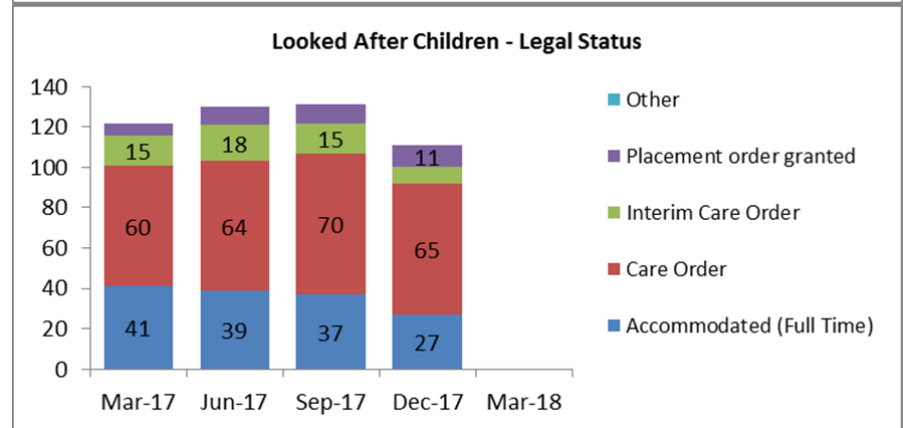

District Profiles

Looked After Children - Overview of distribution

NB Numbers below 10 have been suppressed in charts

Care Leavers

Child Protection Plans

Children In Need (local definition)

Bromsgrove

Looked After Children - Number

Looked After Children - Age

Looked After Children - Placement Type

Looked After Children - Legal Status

Looked After Children - Length in Placement

Council Foster Carers - Households

Malvern Hills

Redditch

Worcester