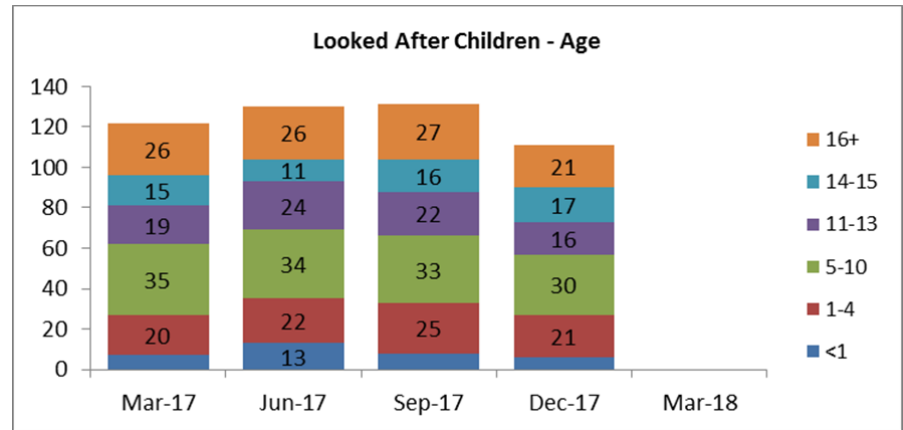

District Profiles

Looked After Children - Overview of distribution

NB Numbers below 10 have been suppressed in charts

Care Leavers

Child Protection Plans

Children In Need (local definition)

Bromsgrove

Looked After Children - Number

Looked After Children - Age

Looked After Children - Placement Type

Looked After Children - Legal Status

Looked After Children - Length in Placement

Council Foster Carers - Households

Malvern Hills

Redditch

Worcester