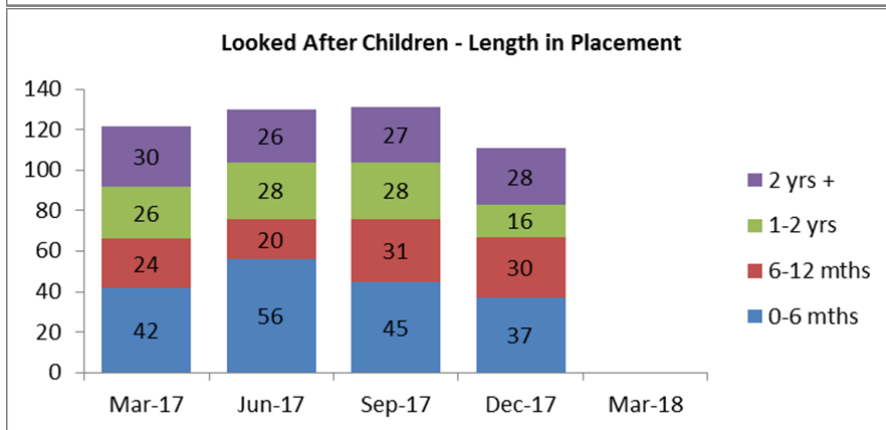

District Profiles

Looked After Children - Overview of distribution

NB Numbers below 10 have been suppressed in charts

Care Leavers

Child Protection Plans

Children In Need (local definition)

Bromsgrove

Looked After Children - Number

Looked After Children - Age

Looked After Children - Placement Type

Looked After Children - Legal Status

Looked After Children - Length in Placement

Council Foster Carers - Households

Malvern Hills

Redditch

Worcester