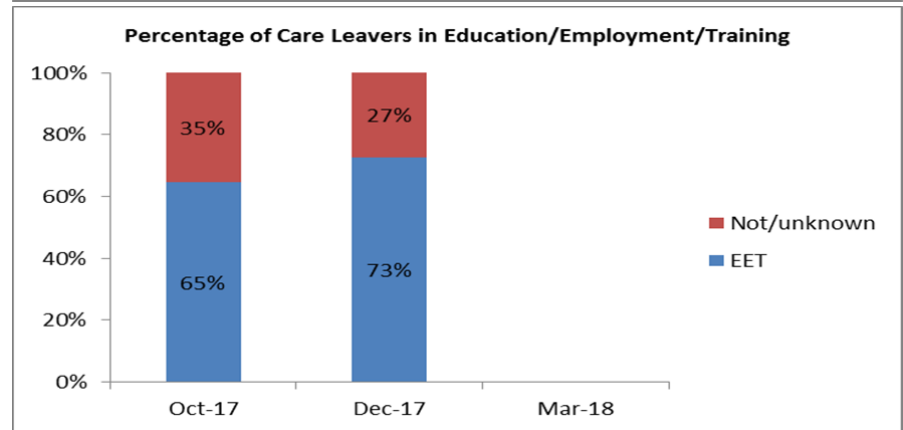

District Profiles

Looked After Children - Overview of distribution

NB Numbers below 10 have been suppressed in charts

Care Leavers

Child Protection Plans

Children In Need (local definition)

Bromsgrove

Looked After Children - Number

Looked After Children - Age

Looked After Children - Placement Type

Looked After Children - Legal Status

Looked After Children - Length in Placement

Council Foster Carers - Households

Malvern Hills

Redditch

Worcester