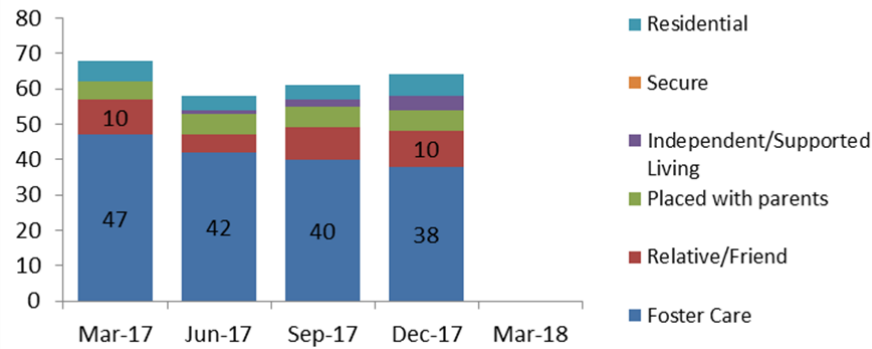

District Profiles

Looked After Children - Overview of distribution

NB Numbers below 10 have been suppressed in charts

Care Leavers

Child Protection Plans

Children In Need (local definition)

Bromsgrove

Looked After Children - Number

Looked After Children - Age

Looked After Children - Placement Type

Looked After Children - Legal Status

Looked After Children - Length in Placement

Council Foster Carers - Households

Malvern Hills

Redditch

Worcester