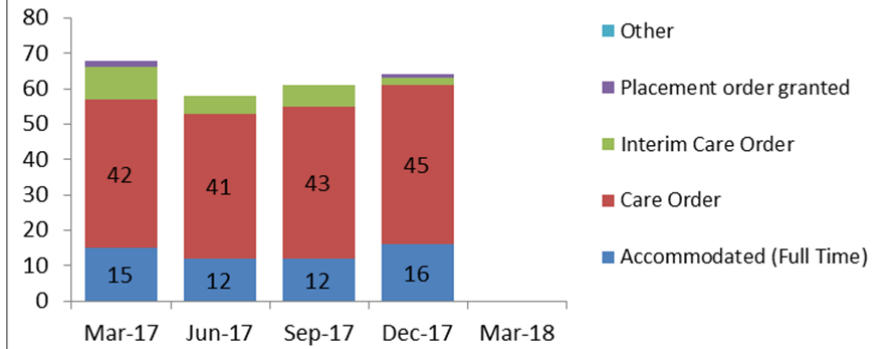

District Profiles

Looked After Children - Overview of distribution

NB Numbers below 10 have been suppressed in charts

Care Leavers

Child Protection Plans

Children In Need (local definition)

Bromsgrove

Looked After Children - Number

Looked After Children - Age

Looked After Children - Placement Type

Looked After Children - Legal Status

Looked After Children - Length in Placement

Council Foster Carers - Households

Malvern Hills

Redditch

Worcester