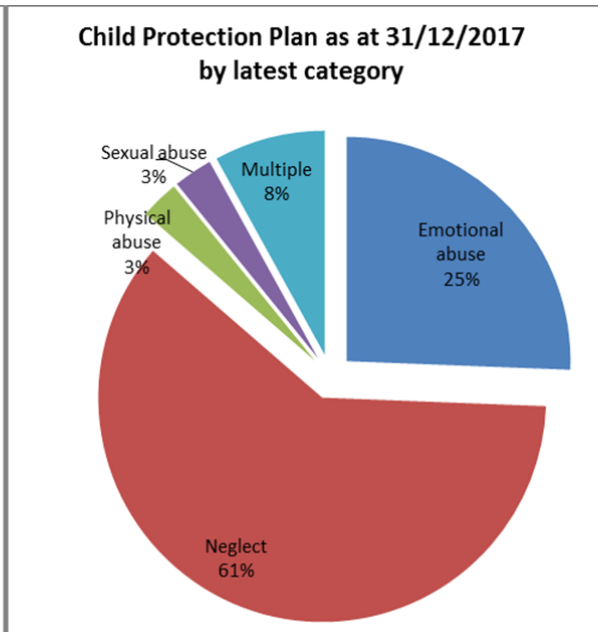

District Profiles

Looked After Children - Overview of distribution

NB Numbers below 10 have been suppressed in charts

Care Leavers

Child Protection Plans

Children In Need (local definition)

Bromsgrove

Looked After Children - Number

Looked After Children - Age

Looked After Children - Placement Type

Looked After Children - Legal Status

Looked After Children - Length in Placement

Council Foster Carers - Households

Malvern Hills

Redditch

Worcester