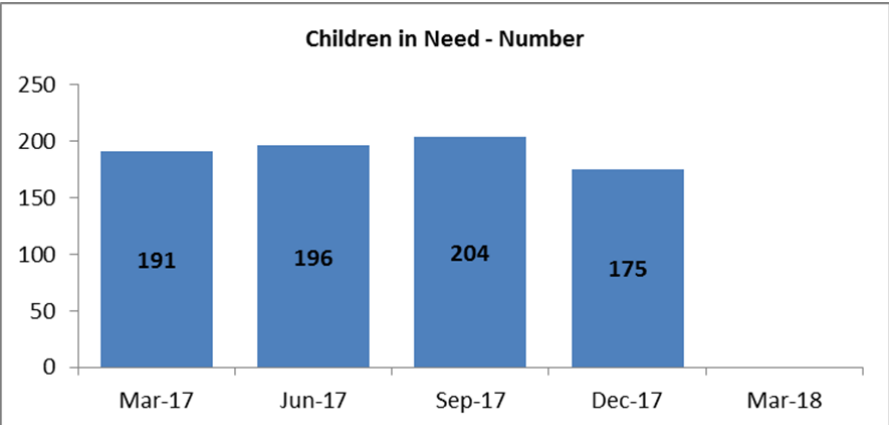

District Profiles

Looked After Children - Overview of distribution

NB Numbers below 10 have been suppressed in charts

Care Leavers

Child Protection Plans

Children In Need (local definition)

Bromsgrove

Looked After Children - Number

Looked After Children - Age

Looked After Children - Placement Type

Looked After Children - Legal Status

Looked After Children - Length in Placement

Council Foster Carers - Households

Malvern Hills

Redditch

Worcester