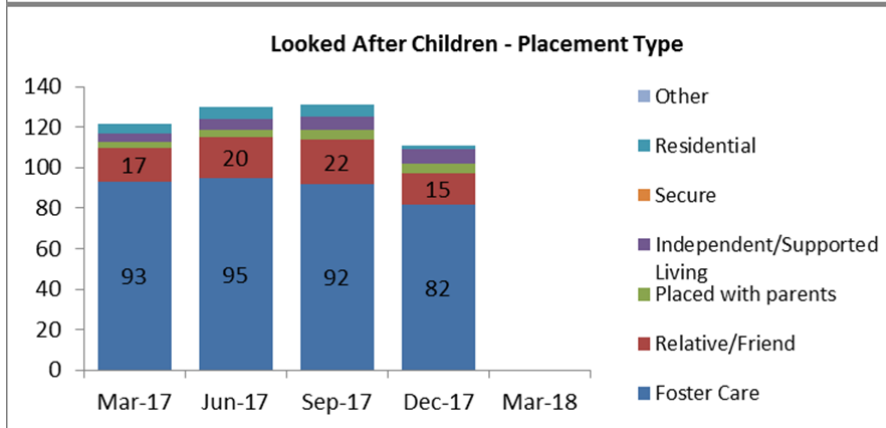

District Profiles

Looked After Children - Overview of distribution

NB Numbers below 10 have been suppressed in charts

Care Leavers

Child Protection Plans

Children In Need (local definition)

Bromsgrove

Looked After Children - Number

Looked After Children - Age

Looked After Children - Placement Type

Looked After Children - Legal Status

Looked After Children - Length in Placement

Council Foster Carers - Households

Malvern Hills

Redditch

Worcester