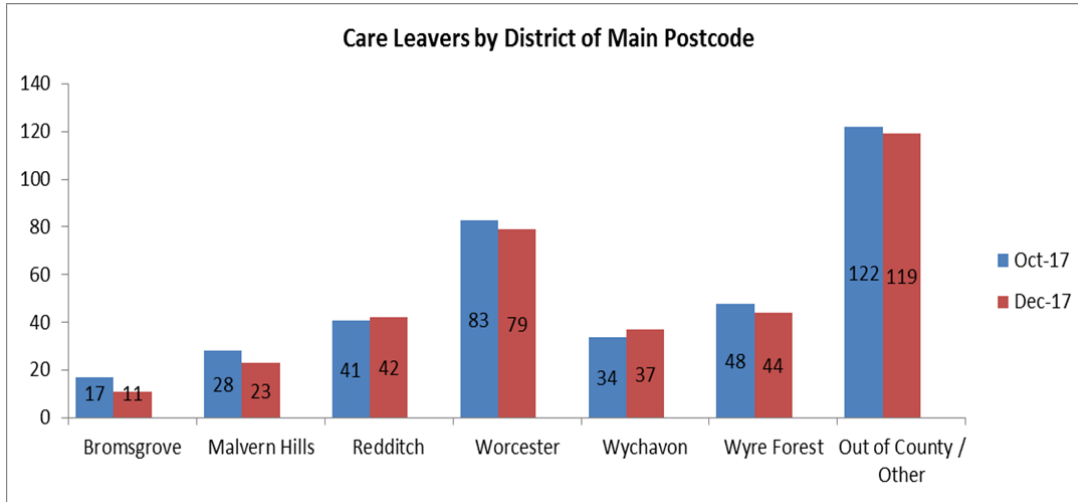

District Profiles

Looked After Children - Overview of distribution

NB Numbers below 10 have been suppressed in charts

Care Leavers

Child Protection Plans

Children In Need (local definition)

Bromsgrove

Looked After Children - Number

Looked After Children - Age

Looked After Children - Placement Type

Looked After Children - Legal Status

Looked After Children - Length in Placement

Council Foster Carers - Households

Malvern Hills

Redditch

Worcester

Wychavon

Wyre Forest