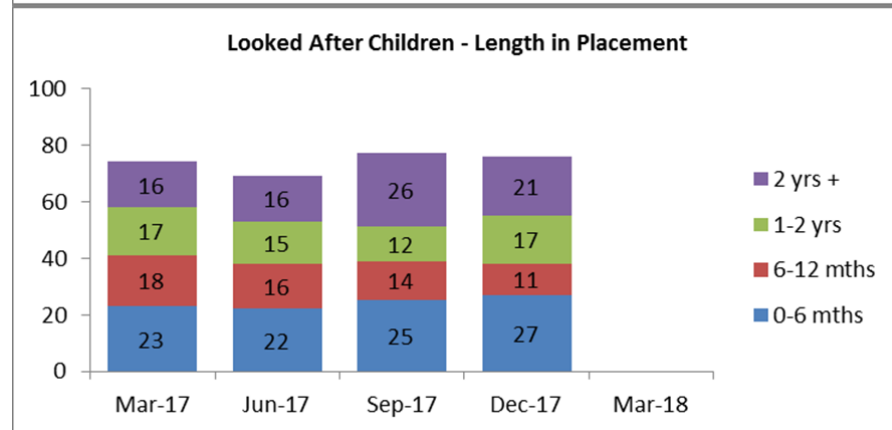

District Profiles

Looked After Children - Overview of distribution

NB Numbers below 10 have been suppressed in charts

Care Leavers

Child Protection Plans

Children In Need (local definition)

Bromsgrove

Looked After Children - Number

Looked After Children - Age

Looked After Children - Placement Type

Looked After Children - Legal Status

Looked After Children - Length in Placement

Council Foster Carers - Households

Malvern Hills

Redditch

Worcester