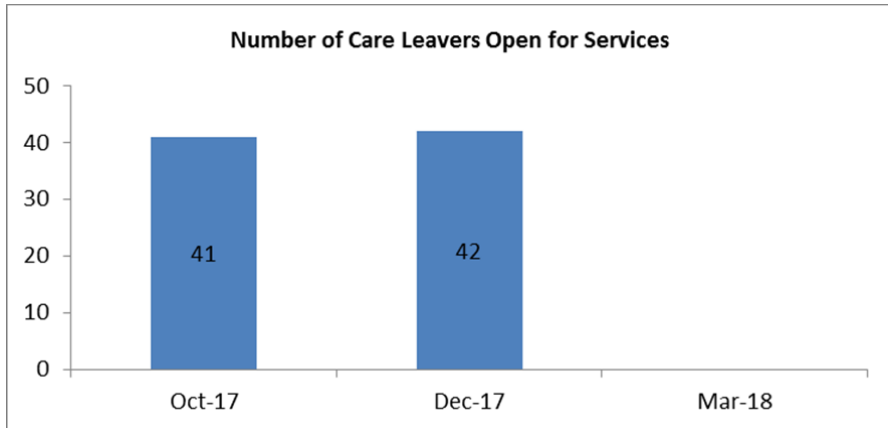

Looked After Children - Age

Looked After Children - Placement Type

Looked After Children - Legal Status

Looked After Children - Length in Placement

Council Foster Carers - Households

Malvern Hills

Redditch

Worcester