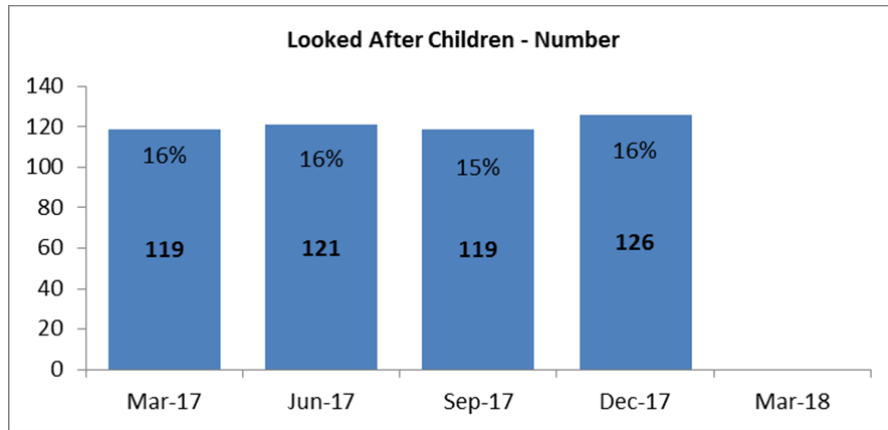

District Profiles

Looked After Children - Overview of distribution

NB Numbers below 10 have been suppressed in charts

Care Leavers

Child Protection Plans

Children In Need (local definition)

Bromsgrove

Looked After Children - Number

Looked After Children - Age

Looked After Children - Placement Type

Looked After Children - Legal Status

Looked After Children - Length in Placement

Council Foster Carers - Households

Malvern Hills

Redditch

Worcester