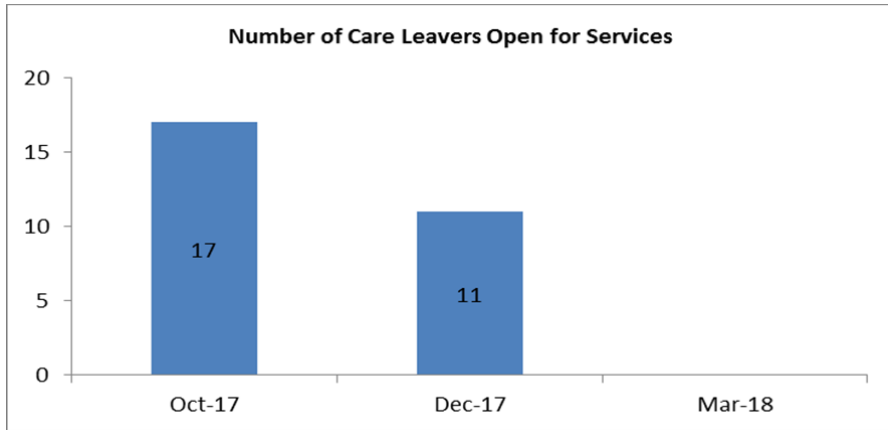

Looked After Children - Age

Looked After Children - Placement Type

Looked After Children - Legal Status

Looked After Children - Length in Placement

Council Foster Carers - Households

Malvern Hills

Redditch

Worcester