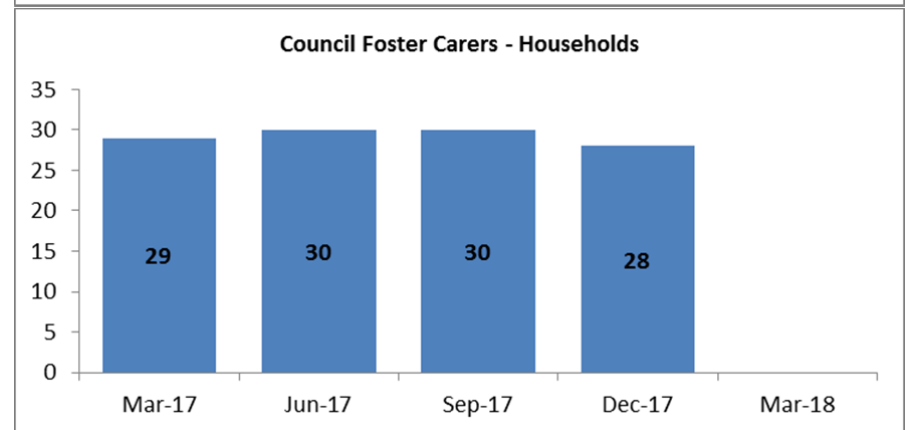

Looked After Children - Age

Looked After Children - Placement Type

Looked After Children - Legal Status

Looked After Children - Length in Placement

Council Foster Carers - Households

Malvern Hills

Redditch

Worcester