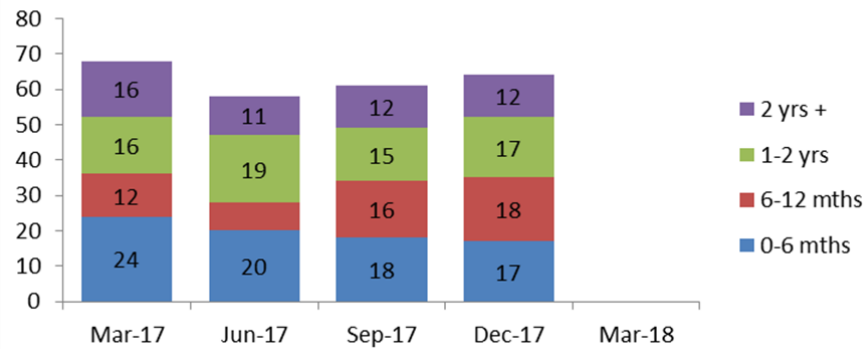

District Profiles

Looked After Children - Overview of distribution

NB Numbers below 10 have been suppressed in charts

Care Leavers

Child Protection Plans

Children In Need (local definition)

Bromsgrove

Looked After Children - Number

Looked After Children - Age

Looked After Children - Placement Type

Looked After Children - Legal Status

Looked After Children - Length in Placement

Council Foster Carers - Households

Malvern Hills

Redditch

Worcester