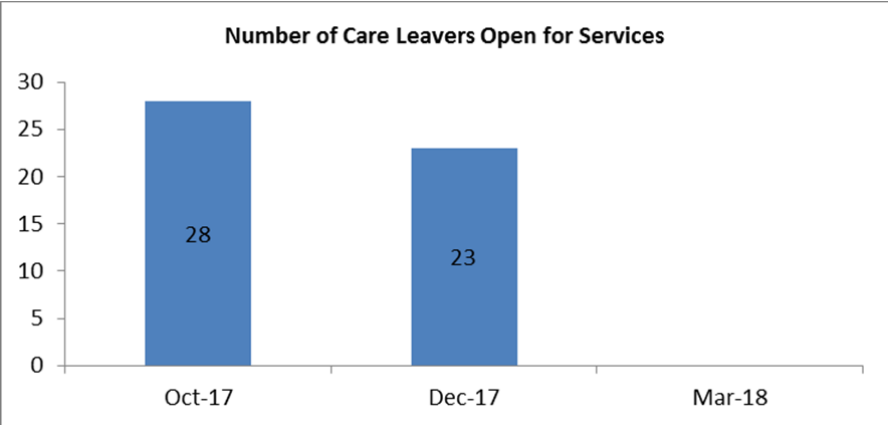

Looked After Children - Age

Looked After Children - Placement Type

Looked After Children - Legal Status

Looked After Children - Length in Placement

Council Foster Carers - Households

Malvern Hills

Redditch

Worcester