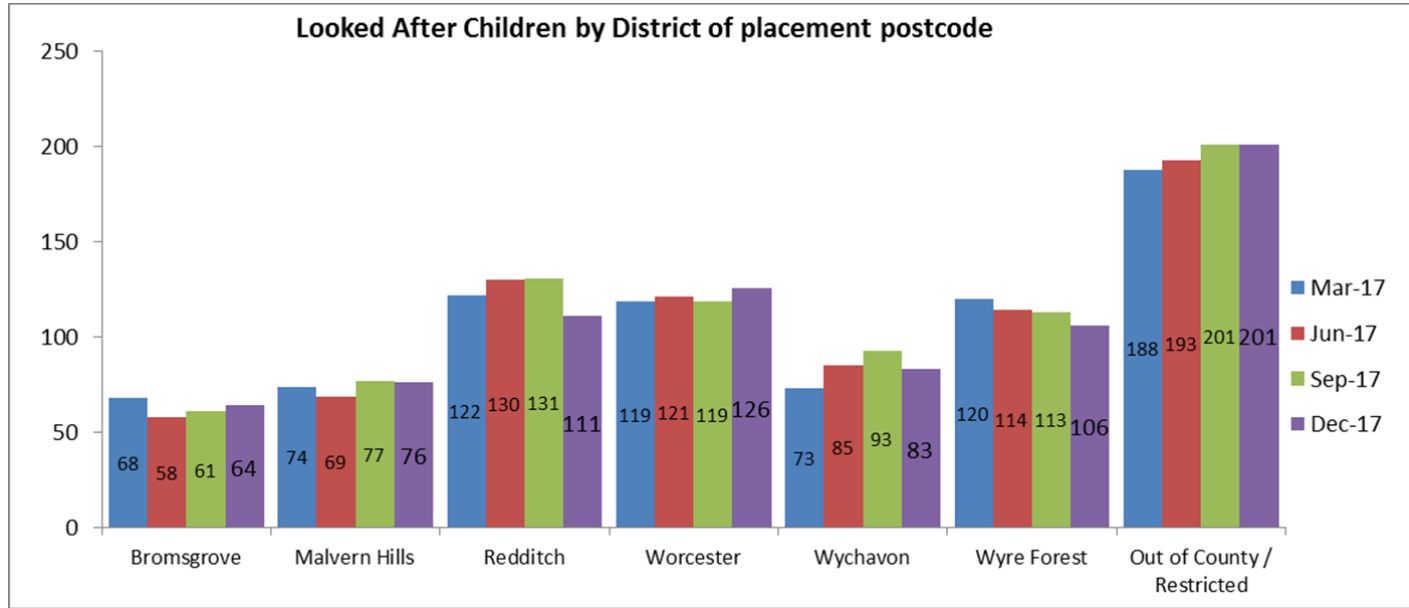

District Profiles

Looked After Children - Overview of distribution

NB Numbers below 10 have been suppressed in charts

Care Leavers

Child Protection Plans

Children In Need (local definition)

Bromsgrove

Looked After Children - Number

Looked After Children - Age

Looked After Children - Placement Type

Looked After Children - Legal Status

Looked After Children - Length in Placement

Council Foster Carers - Households

Malvern Hills

Redditch

Worcester

Wychavon

Wyre Forest