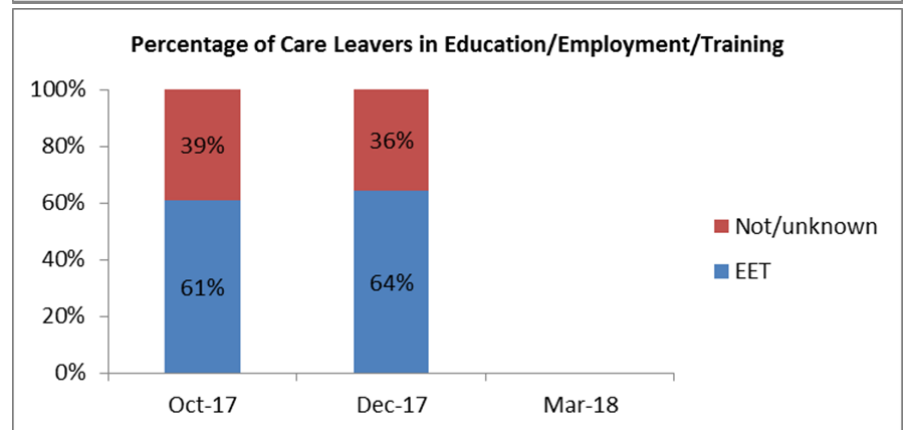

District Profiles

Looked After Children - Overview of distribution

NB Numbers below 10 have been suppressed in charts

Care Leavers

Child Protection Plans

Children In Need (local definition)

Bromsgrove

Looked After Children - Number

Looked After Children - Age

Looked After Children - Placement Type

Looked After Children - Legal Status

Looked After Children - Length in Placement

Council Foster Carers - Households

Malvern Hills

Redditch

Worcester