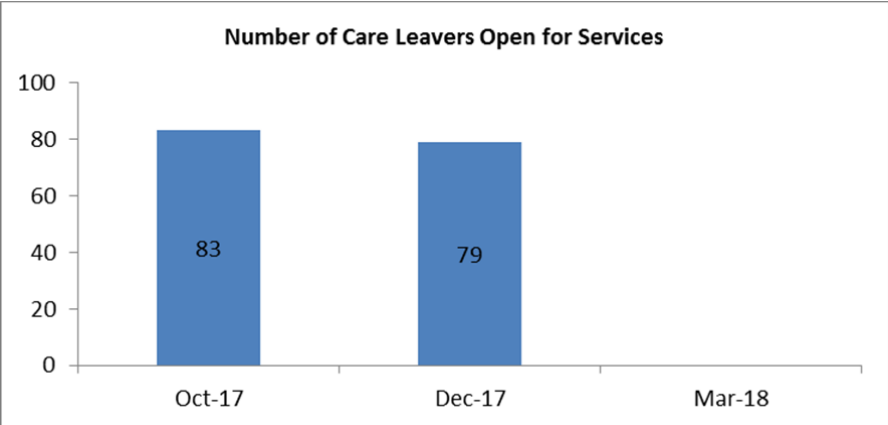

Looked After Children - Age

Looked After Children - Placement Type

Looked After Children - Legal Status

Looked After Children - Length in Placement

Council Foster Carers - Households

Malvern Hills

Redditch

Worcester