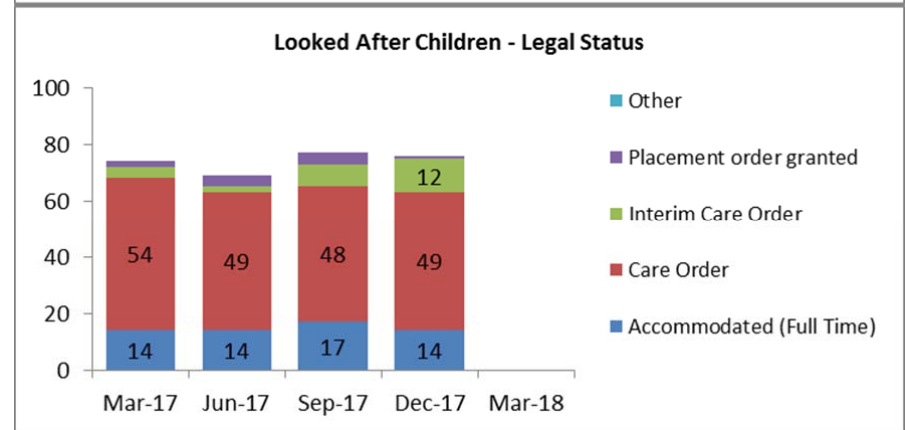

District Profiles

Looked After Children - Overview of distribution

NB Numbers below 10 have been suppressed in charts

Care Leavers

Child Protection Plans

Children In Need (local definition)

Bromsgrove

Looked After Children - Number

Looked After Children - Age

Looked After Children - Placement Type

Looked After Children - Legal Status

Looked After Children - Length in Placement

Council Foster Carers - Households

Malvern Hills

Redditch

Worcester