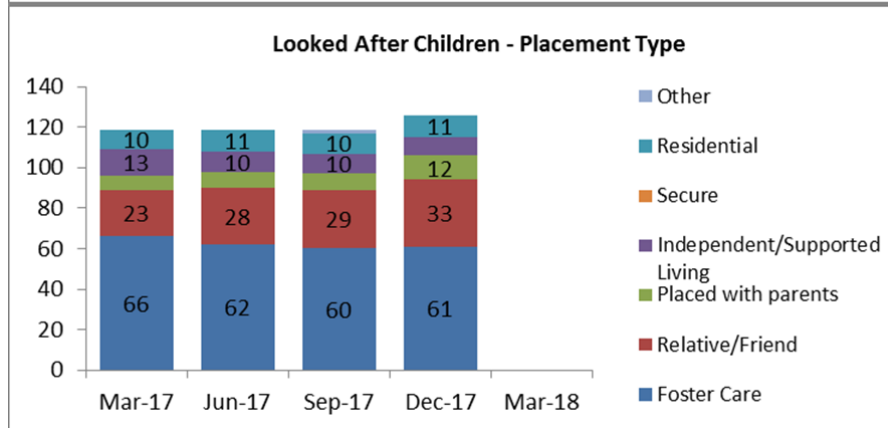

District Profiles

Looked After Children - Overview of distribution

NB Numbers below 10 have been suppressed in charts

Care Leavers

Child Protection Plans

Children In Need (local definition)

Bromsgrove

Looked After Children - Number

Looked After Children - Age

Looked After Children - Placement Type

Looked After Children - Legal Status

Looked After Children - Length in Placement

Council Foster Carers - Households

Malvern Hills

Redditch

Worcester