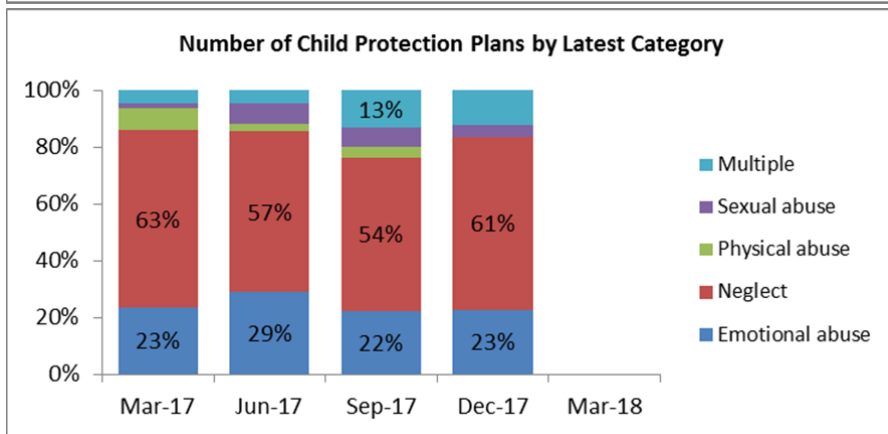

District Profiles

Looked After Children - Overview of distribution

NB Numbers below 10 have been suppressed in charts

Care Leavers

Child Protection Plans

Children In Need (local definition)

Bromsgrove

Looked After Children - Number

Looked After Children - Age

Looked After Children - Placement Type

Looked After Children - Legal Status

Looked After Children - Length in Placement

Council Foster Carers - Households

Malvern Hills

Redditch

Worcester