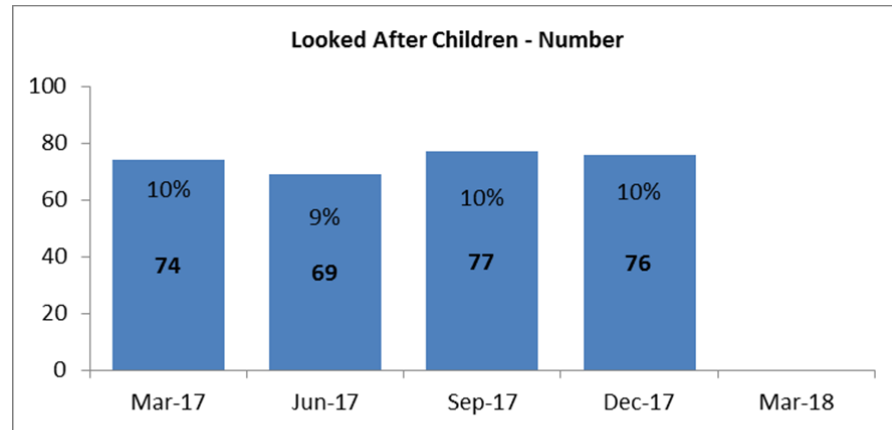

District Profiles

Looked After Children - Overview of distribution

NB Numbers below 10 have been suppressed in charts

Care Leavers

Child Protection Plans

Children In Need (local definition)

Bromsgrove

Looked After Children - Number

Looked After Children - Age

Looked After Children - Placement Type

Looked After Children - Legal Status

Looked After Children - Length in Placement

Council Foster Carers - Households

Malvern Hills

Redditch

Worcester