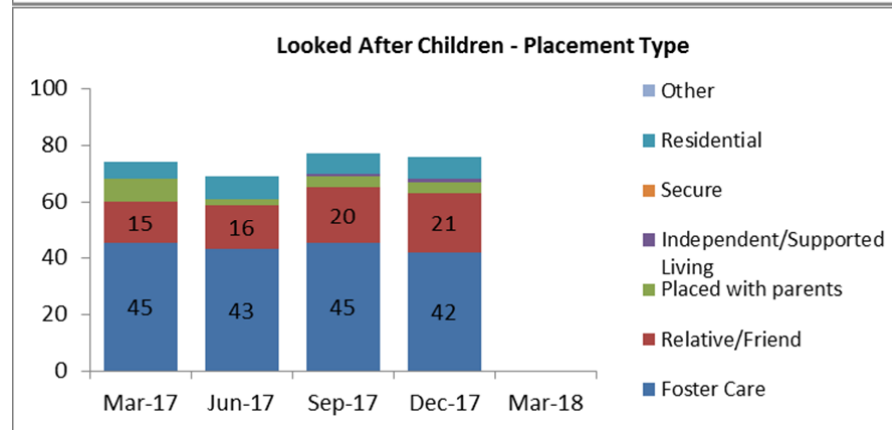

District Profiles

Looked After Children - Overview of distribution

NB Numbers below 10 have been suppressed in charts

Care Leavers

Child Protection Plans

Children In Need (local definition)

Bromsgrove

Looked After Children - Number

Looked After Children - Age

Looked After Children - Placement Type

Looked After Children - Legal Status

Looked After Children - Length in Placement

Council Foster Carers - Households

Malvern Hills

Redditch

Worcester