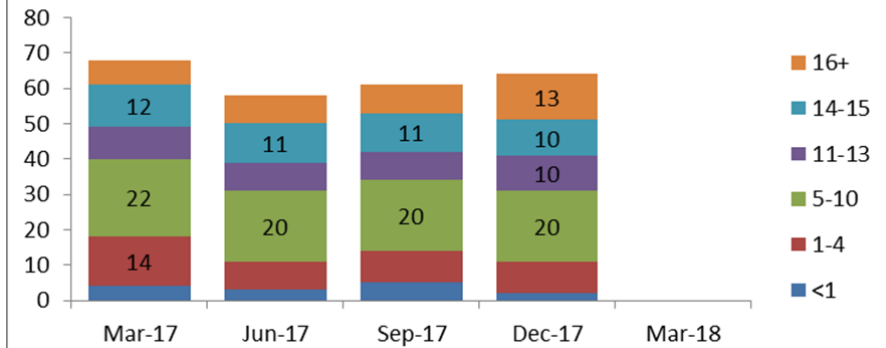

District Profiles

Looked After Children - Overview of distribution

NB Numbers below 10 have been suppressed in charts

Care Leavers

Child Protection Plans

Children In Need (local definition)

Bromsgrove

Looked After Children - Number

Looked After Children - Age

Looked After Children - Placement Type

Looked After Children - Legal Status

Looked After Children - Length in Placement

Council Foster Carers - Households

Malvern Hills

Redditch

Worcester