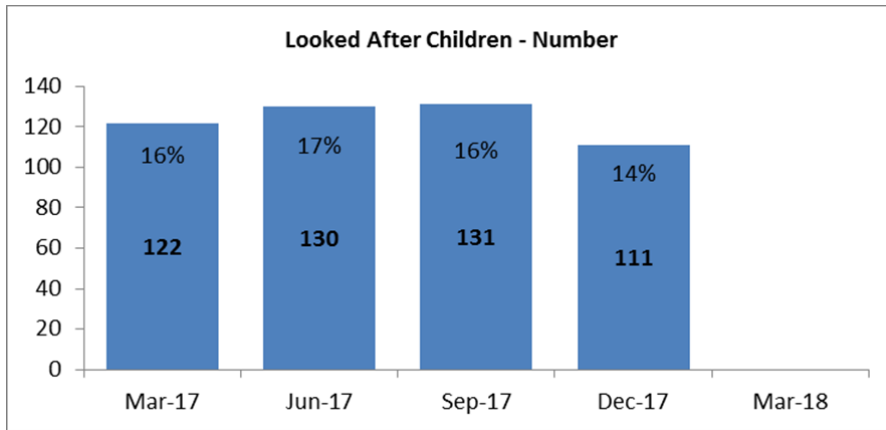

District Profiles

Looked After Children - Overview of distribution

NB Numbers below 10 have been suppressed in charts

Care Leavers

Child Protection Plans

Children In Need (local definition)

Bromsgrove

Looked After Children - Number

Looked After Children - Age

Looked After Children - Placement Type

Looked After Children - Legal Status

Looked After Children - Length in Placement

Council Foster Carers - Households

Malvern Hills

Redditch

Worcester