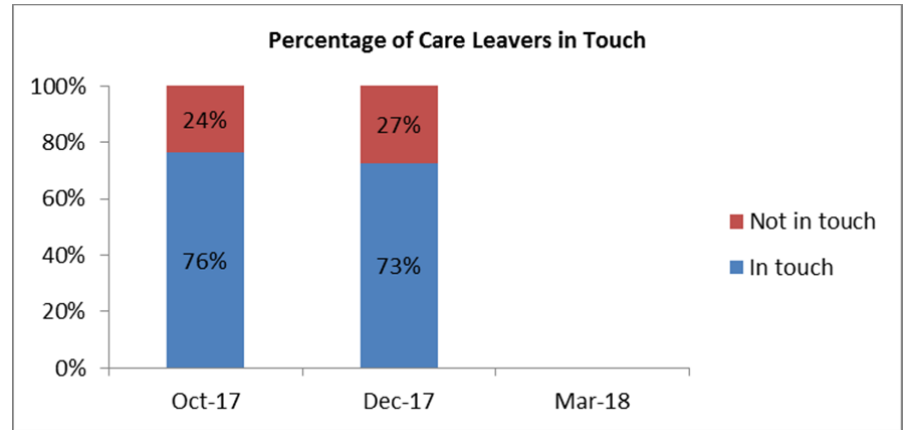

District Profiles

Looked After Children - Overview of distribution

NB Numbers below 10 have been suppressed in charts

Care Leavers

Child Protection Plans

Children In Need (local definition)

Bromsgrove

Looked After Children - Number

Looked After Children - Age

Looked After Children - Placement Type

Looked After Children - Legal Status

Looked After Children - Length in Placement

Council Foster Carers - Households

Malvern Hills

Redditch

Worcester