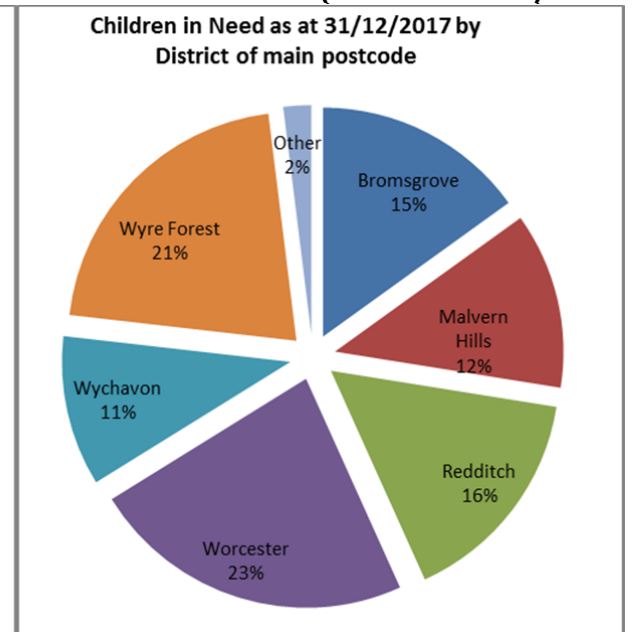

District Profiles

Looked After Children - Overview of distribution

NB Numbers below 10 have been suppressed in charts

Care Leavers

Child Protection Plans

Children In Need (local definition)

Bromsgrove

Looked After Children - Number

Looked After Children - Age

Looked After Children - Placement Type

Looked After Children - Legal Status

Looked After Children - Length in Placement

Council Foster Carers - Households

Malvern Hills

Redditch

Worcester