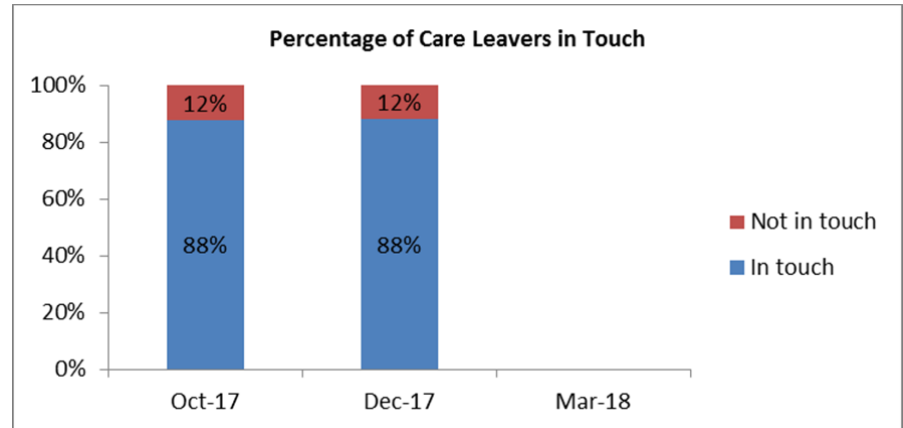

District Profiles

Looked After Children - Overview of distribution

NB Numbers below 10 have been suppressed in charts

Care Leavers

Child Protection Plans

Children In Need (local definition)

Bromsgrove

Looked After Children - Number

Looked After Children - Age

Looked After Children - Placement Type

Looked After Children - Legal Status

Looked After Children - Length in Placement

Council Foster Carers - Households

Malvern Hills

Redditch

Worcester