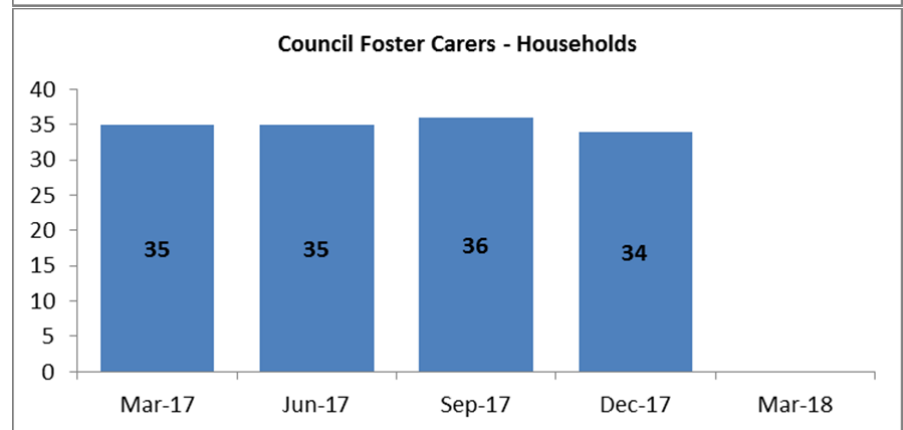

Looked After Children - Age

Looked After Children - Placement Type

Looked After Children - Legal Status

Looked After Children - Length in Placement

Council Foster Carers - Households

Malvern Hills

Redditch

Worcester