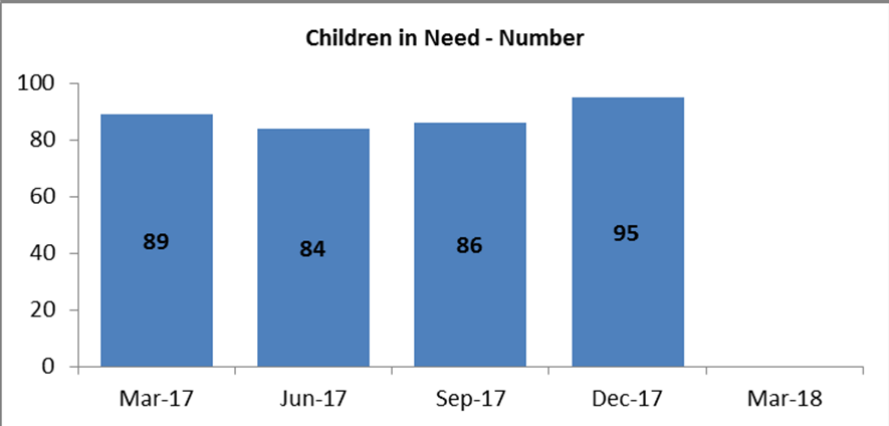

Looked After Children - Age

Looked After Children - Placement Type

Looked After Children - Legal Status

Looked After Children - Length in Placement

Council Foster Carers - Households

Malvern Hills

Redditch

Worcester