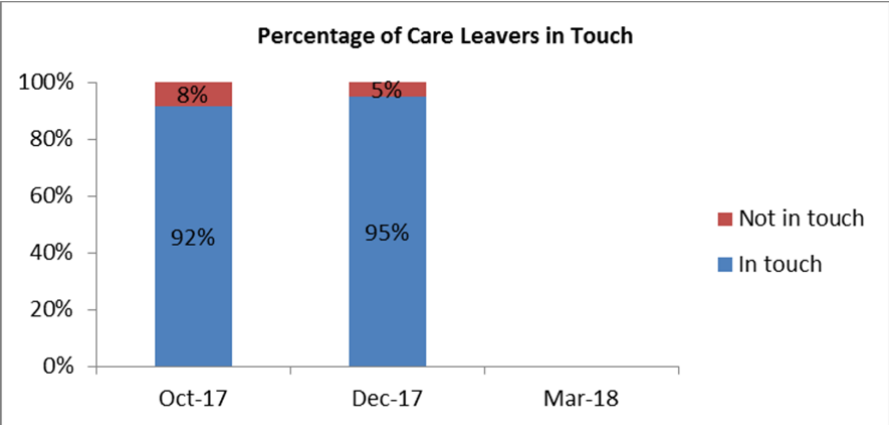

District Profiles

Looked After Children - Overview of distribution

NB Numbers below 10 have been suppressed in charts

Care Leavers

Child Protection Plans

Children In Need (local definition)

Bromsgrove

Looked After Children - Number

Looked After Children - Age

Looked After Children - Placement Type

Looked After Children - Legal Status

Looked After Children - Length in Placement

Council Foster Carers - Households

Malvern Hills

Redditch

Worcester