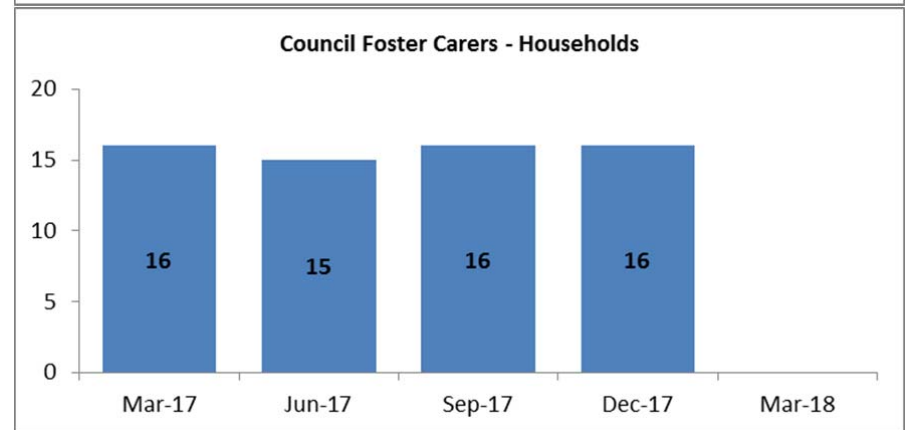

District Profiles

Looked After Children - Overview of distribution

NB Numbers below 10 have been suppressed in charts

Care Leavers

Child Protection Plans

Children In Need (local definition)

Bromsgrove

Looked After Children - Number

Looked After Children - Age

Looked After Children - Placement Type

Looked After Children - Legal Status

Looked After Children - Length in Placement

Council Foster Carers - Households

Malvern Hills

Redditch

Worcester