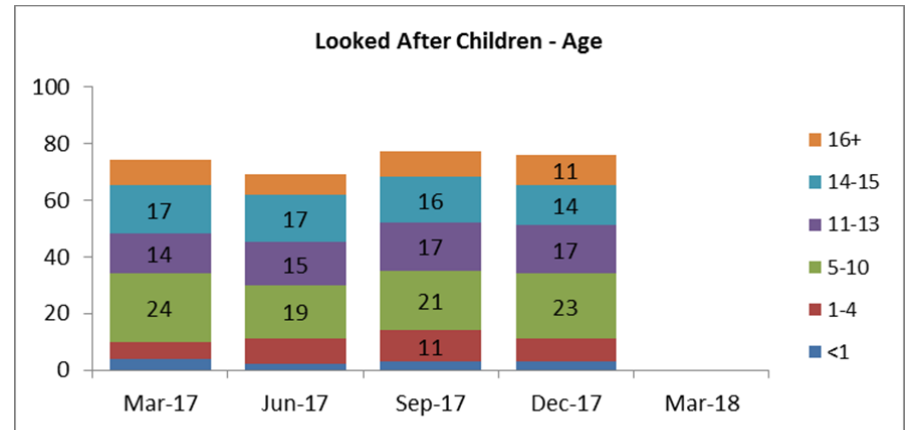

District Profiles

Looked After Children - Overview of distribution

NB Numbers below 10 have been suppressed in charts

Care Leavers

Child Protection Plans

Children In Need (local definition)

Bromsgrove

Looked After Children - Number

Looked After Children - Age

Looked After Children - Placement Type

Looked After Children - Legal Status

Looked After Children - Length in Placement

Council Foster Carers - Households

Malvern Hills

Redditch

Worcester