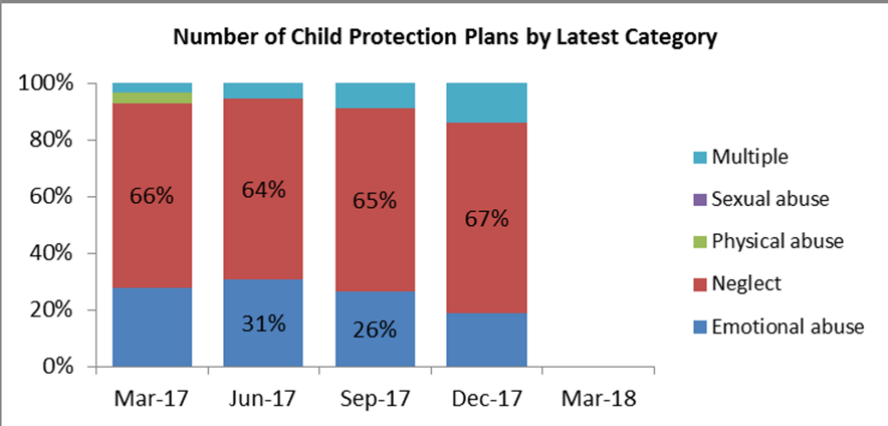

District Profiles

Looked After Children - Overview of distribution

NB Numbers below 10 have been suppressed in charts

Care Leavers

Child Protection Plans

Children In Need (local definition)

Bromsgrove

Looked After Children - Number

Looked After Children - Age

Looked After Children - Placement Type

Looked After Children - Legal Status

Looked After Children - Length in Placement

Council Foster Carers - Households

Malvern Hills

Redditch

Worcester