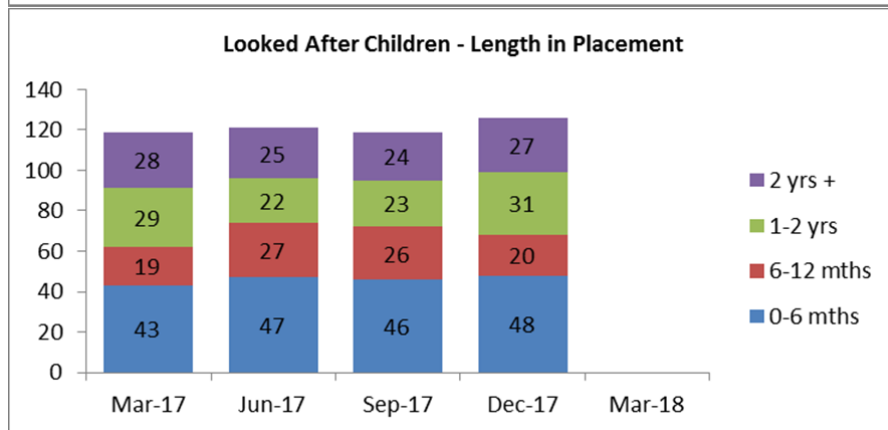

District Profiles

Looked After Children - Overview of distribution

NB Numbers below 10 have been suppressed in charts

Care Leavers

Child Protection Plans

Children In Need (local definition)

Bromsgrove

Looked After Children - Number

Looked After Children - Age

Looked After Children - Placement Type

Looked After Children - Legal Status

Looked After Children - Length in Placement

Council Foster Carers - Households

Malvern Hills

Redditch

Worcester