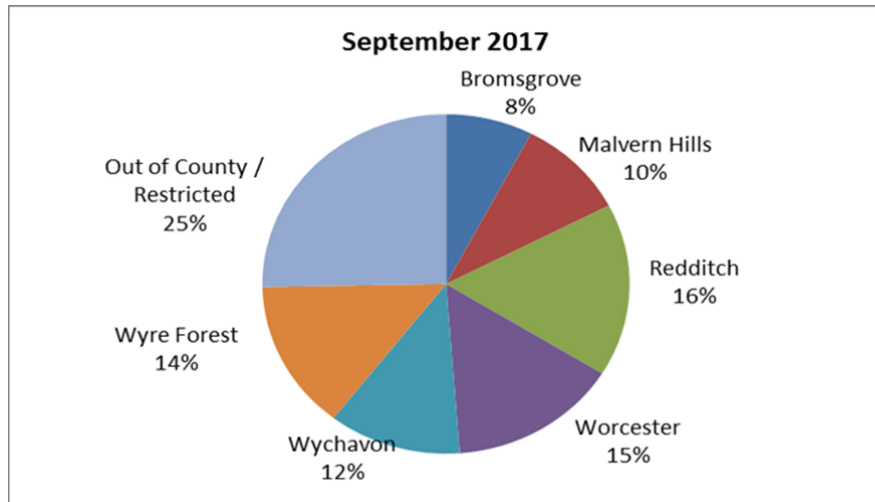

District Profiles

Looked After Children - Overview of distribution

NB Numbers below 10 have been suppressed in charts

Care Leavers

Child Protection Plans

Children In Need (local definition)

Bromsgrove

Looked After Children - Number

Looked After Children - Age

Looked After Children - Placement Type

Looked After Children - Legal Status

Looked After Children - Length in Placement

Council Foster Carers - Households

Malvern Hills

Redditch

Worcester