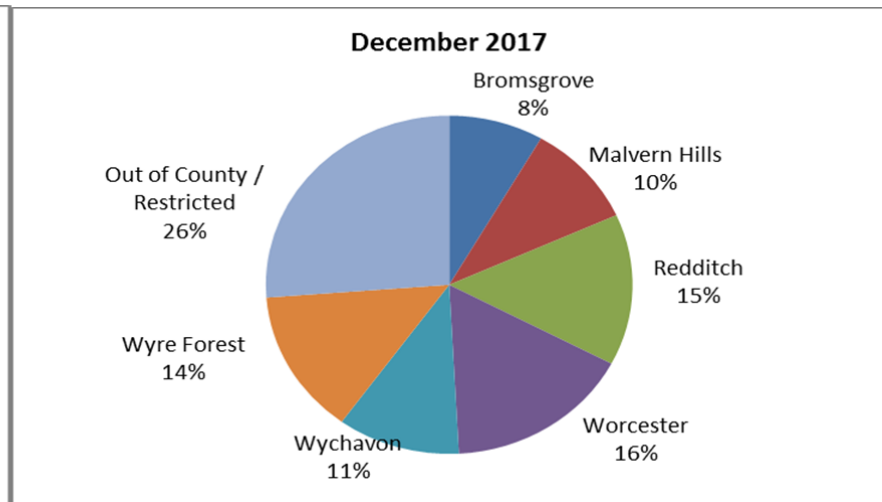

District Profiles

Looked After Children - Overview of distribution

NB Numbers below 10 have been suppressed in charts

Care Leavers

Child Protection Plans

Children In Need (local definition)

Bromsgrove

Looked After Children - Number

Looked After Children - Age

Looked After Children - Placement Type

Looked After Children - Legal Status

Looked After Children - Length in Placement

Council Foster Carers - Households

Malvern Hills

Redditch

Worcester