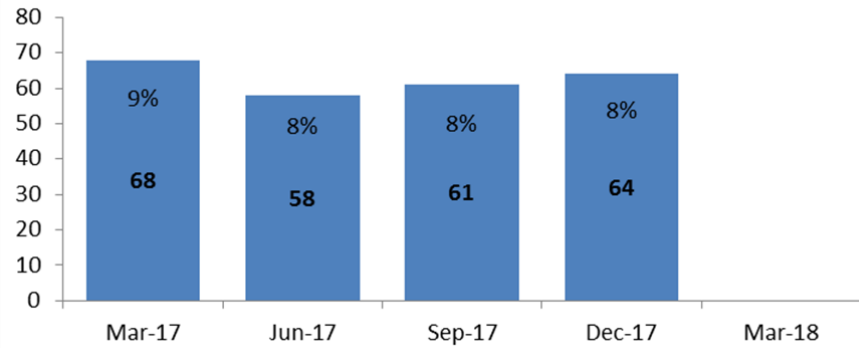

District Profiles

Looked After Children - Overview of distribution

NB Numbers below 10 have been suppressed in charts

Care Leavers

Child Protection Plans

Children In Need (local definition)

Bromsgrove

Looked After Children - Number

Looked After Children - Age

Looked After Children - Placement Type

Looked After Children - Legal Status

Looked After Children - Length in Placement

Council Foster Carers - Households

Malvern Hills

Redditch

Worcester