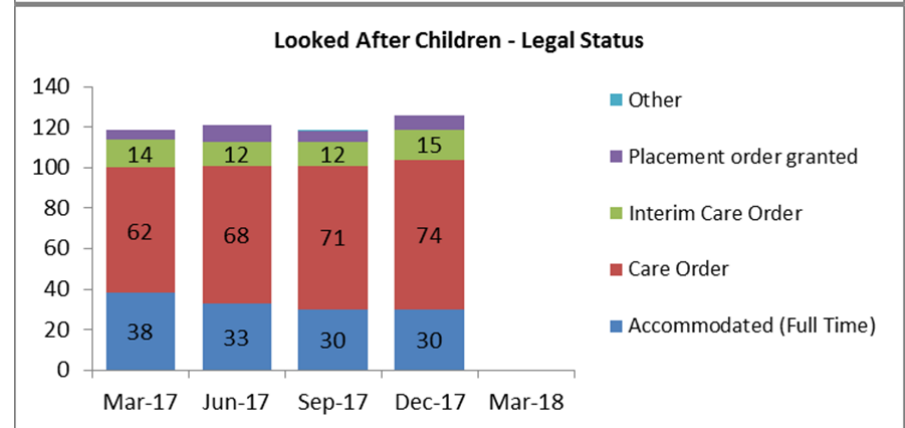

District Profiles

Looked After Children - Overview of distribution

NB Numbers below 10 have been suppressed in charts

Care Leavers

Child Protection Plans

Children In Need (local definition)

Bromsgrove

Looked After Children - Number

Looked After Children - Age

Looked After Children - Placement Type

Looked After Children - Legal Status

Looked After Children - Length in Placement

Council Foster Carers - Households

Malvern Hills

Redditch

Worcester