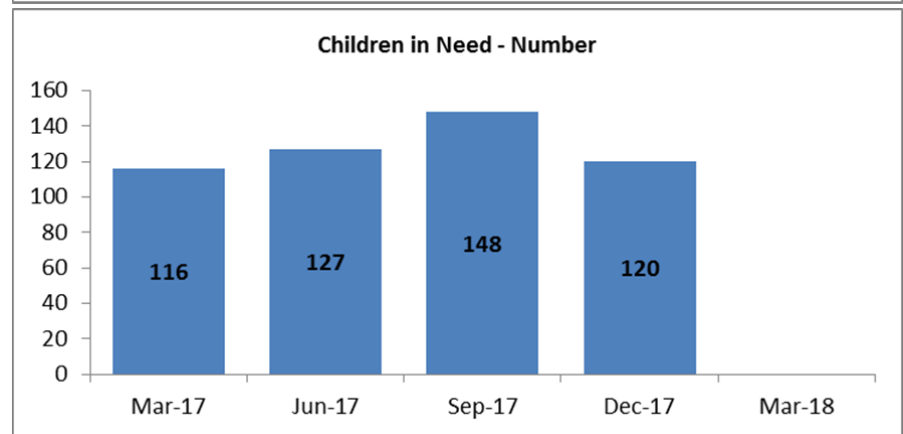

Looked After Children - Age

Looked After Children - Placement Type

Looked After Children - Legal Status

Looked After Children - Length in Placement

Council Foster Carers - Households

Malvern Hills

Redditch

Worcester