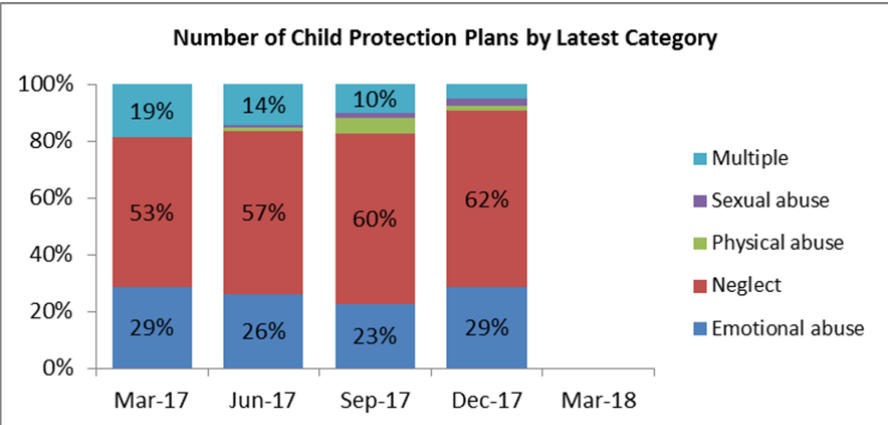

District Profiles

Looked After Children - Overview of distribution

NB Numbers below 10 have been suppressed in charts

Care Leavers

Child Protection Plans

Children In Need (local definition)

Bromsgrove

Looked After Children - Number

Looked After Children - Age

Looked After Children - Placement Type

Looked After Children - Legal Status

Looked After Children - Length in Placement

Council Foster Carers - Households

Malvern Hills

Redditch

Worcester