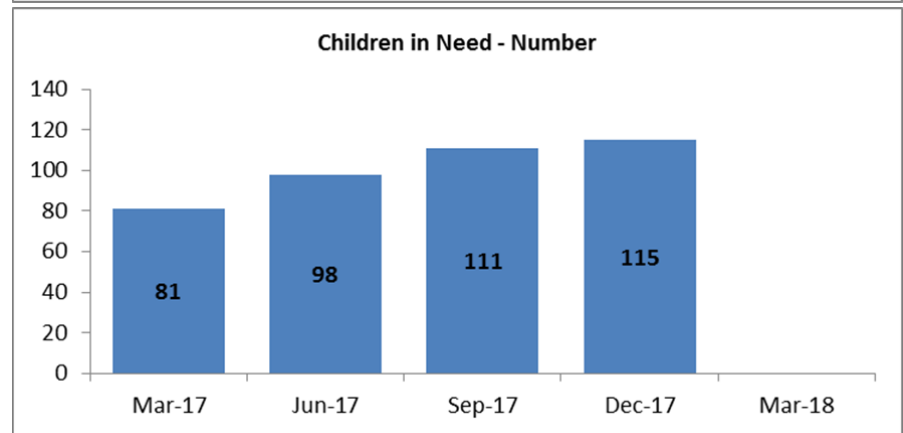

Looked After Children - Age

Looked After Children - Placement Type

Looked After Children - Legal Status

Looked After Children - Length in Placement

Council Foster Carers - Households

Malvern Hills

Redditch

Worcester