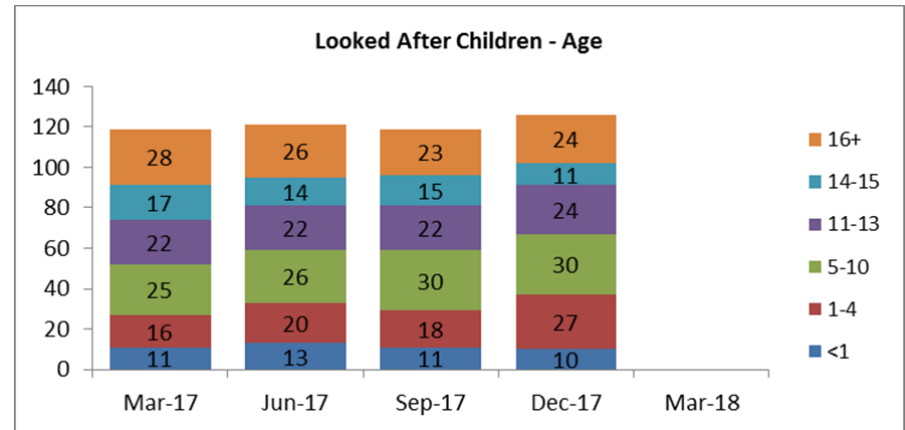

District Profiles

Looked After Children - Overview of distribution

NB Numbers below 10 have been suppressed in charts

Care Leavers

Child Protection Plans

Children In Need (local definition)

Bromsgrove

Looked After Children - Number

Looked After Children - Age

Looked After Children - Placement Type

Looked After Children - Legal Status

Looked After Children - Length in Placement

Council Foster Carers - Households

Malvern Hills

Redditch

Worcester