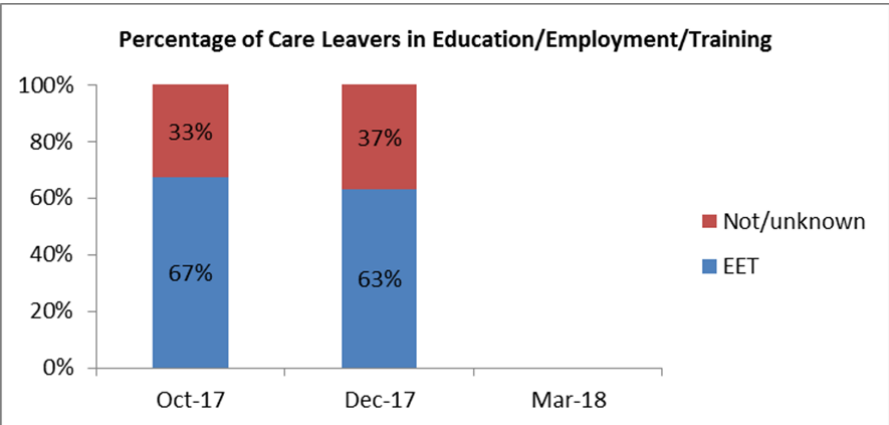

District Profiles

Looked After Children - Overview of distribution

NB Numbers below 10 have been suppressed in charts

Care Leavers

Child Protection Plans

Children In Need (local definition)

Bromsgrove

Looked After Children - Number

Looked After Children - Age

Looked After Children - Placement Type

Looked After Children - Legal Status

Looked After Children - Length in Placement

Council Foster Carers - Households

Malvern Hills

Redditch

Worcester