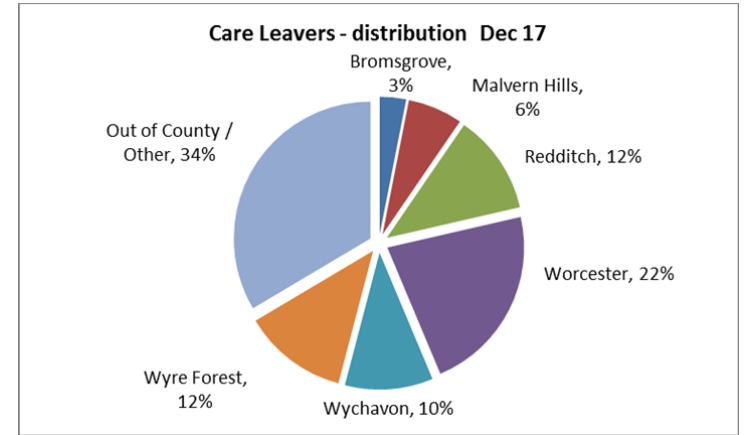

District Profiles

Looked After Children - Overview of distribution

NB Numbers below 10 have been suppressed in charts

Care Leavers

Child Protection Plans

Children In Need (local definition)

Bromsgrove

Looked After Children - Number

Looked After Children - Age

Looked After Children - Placement Type

Looked After Children - Legal Status

Looked After Children - Length in Placement

Council Foster Carers - Households

Malvern Hills

Redditch

Worcester

Wychavon

Wyre Forest