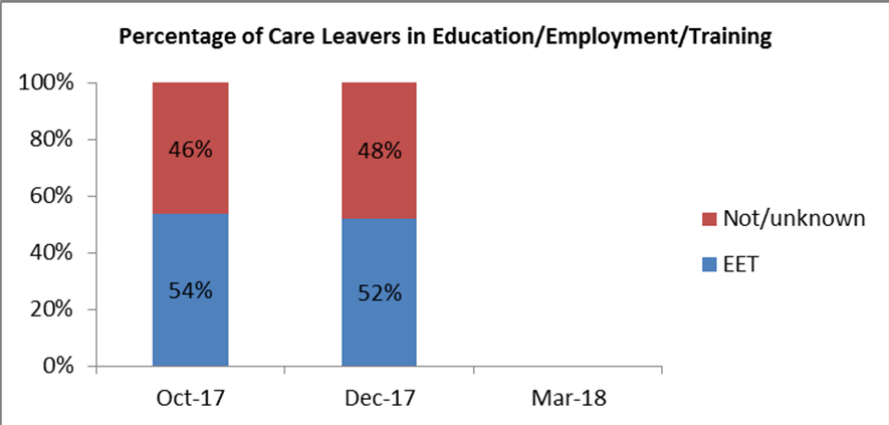

District Profiles

Looked After Children - Overview of distribution

NB Numbers below 10 have been suppressed in charts

Care Leavers

Child Protection Plans

Children In Need (local definition)

Bromsgrove

Looked After Children - Number

Looked After Children - Age

Looked After Children - Placement Type

Looked After Children - Legal Status

Looked After Children - Length in Placement

Council Foster Carers - Households

Malvern Hills

Redditch

Worcester