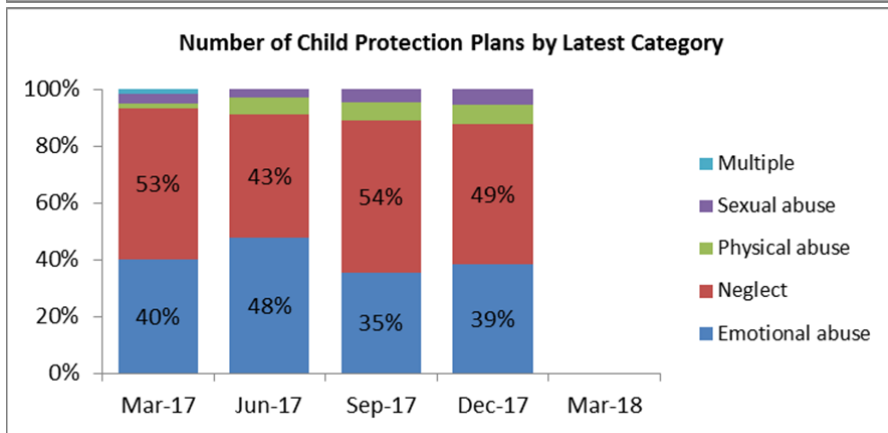

District Profiles

Looked After Children - Overview of distribution

NB Numbers below 10 have been suppressed in charts

Care Leavers

Child Protection Plans

Children In Need (local definition)

Bromsgrove

Looked After Children - Number

Looked After Children - Age

Looked After Children - Placement Type

Looked After Children - Legal Status

Looked After Children - Length in Placement

Council Foster Carers - Households

Malvern Hills

Redditch

Worcester