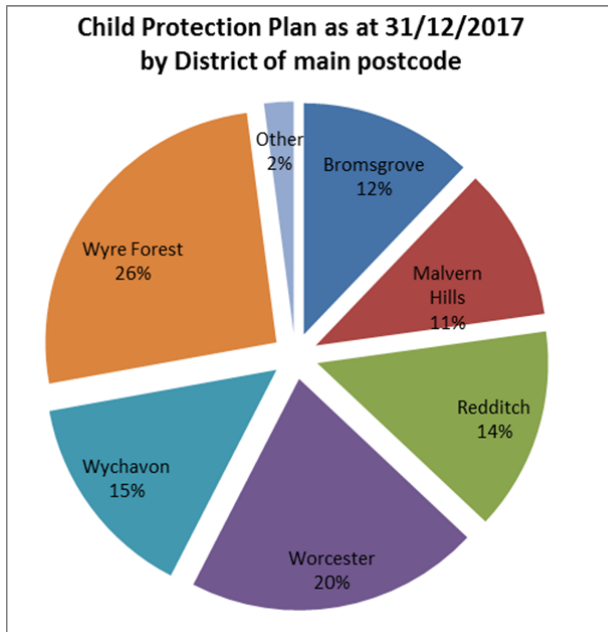

District Profiles

Looked After Children - Overview of distribution

NB Numbers below 10 have been suppressed in charts

Care Leavers

Child Protection Plans

Children In Need (local definition)

Bromsgrove

Looked After Children - Number

Looked After Children - Age

Looked After Children - Placement Type

Looked After Children - Legal Status

Looked After Children - Length in Placement

Council Foster Carers - Households

Malvern Hills

Redditch

Worcester